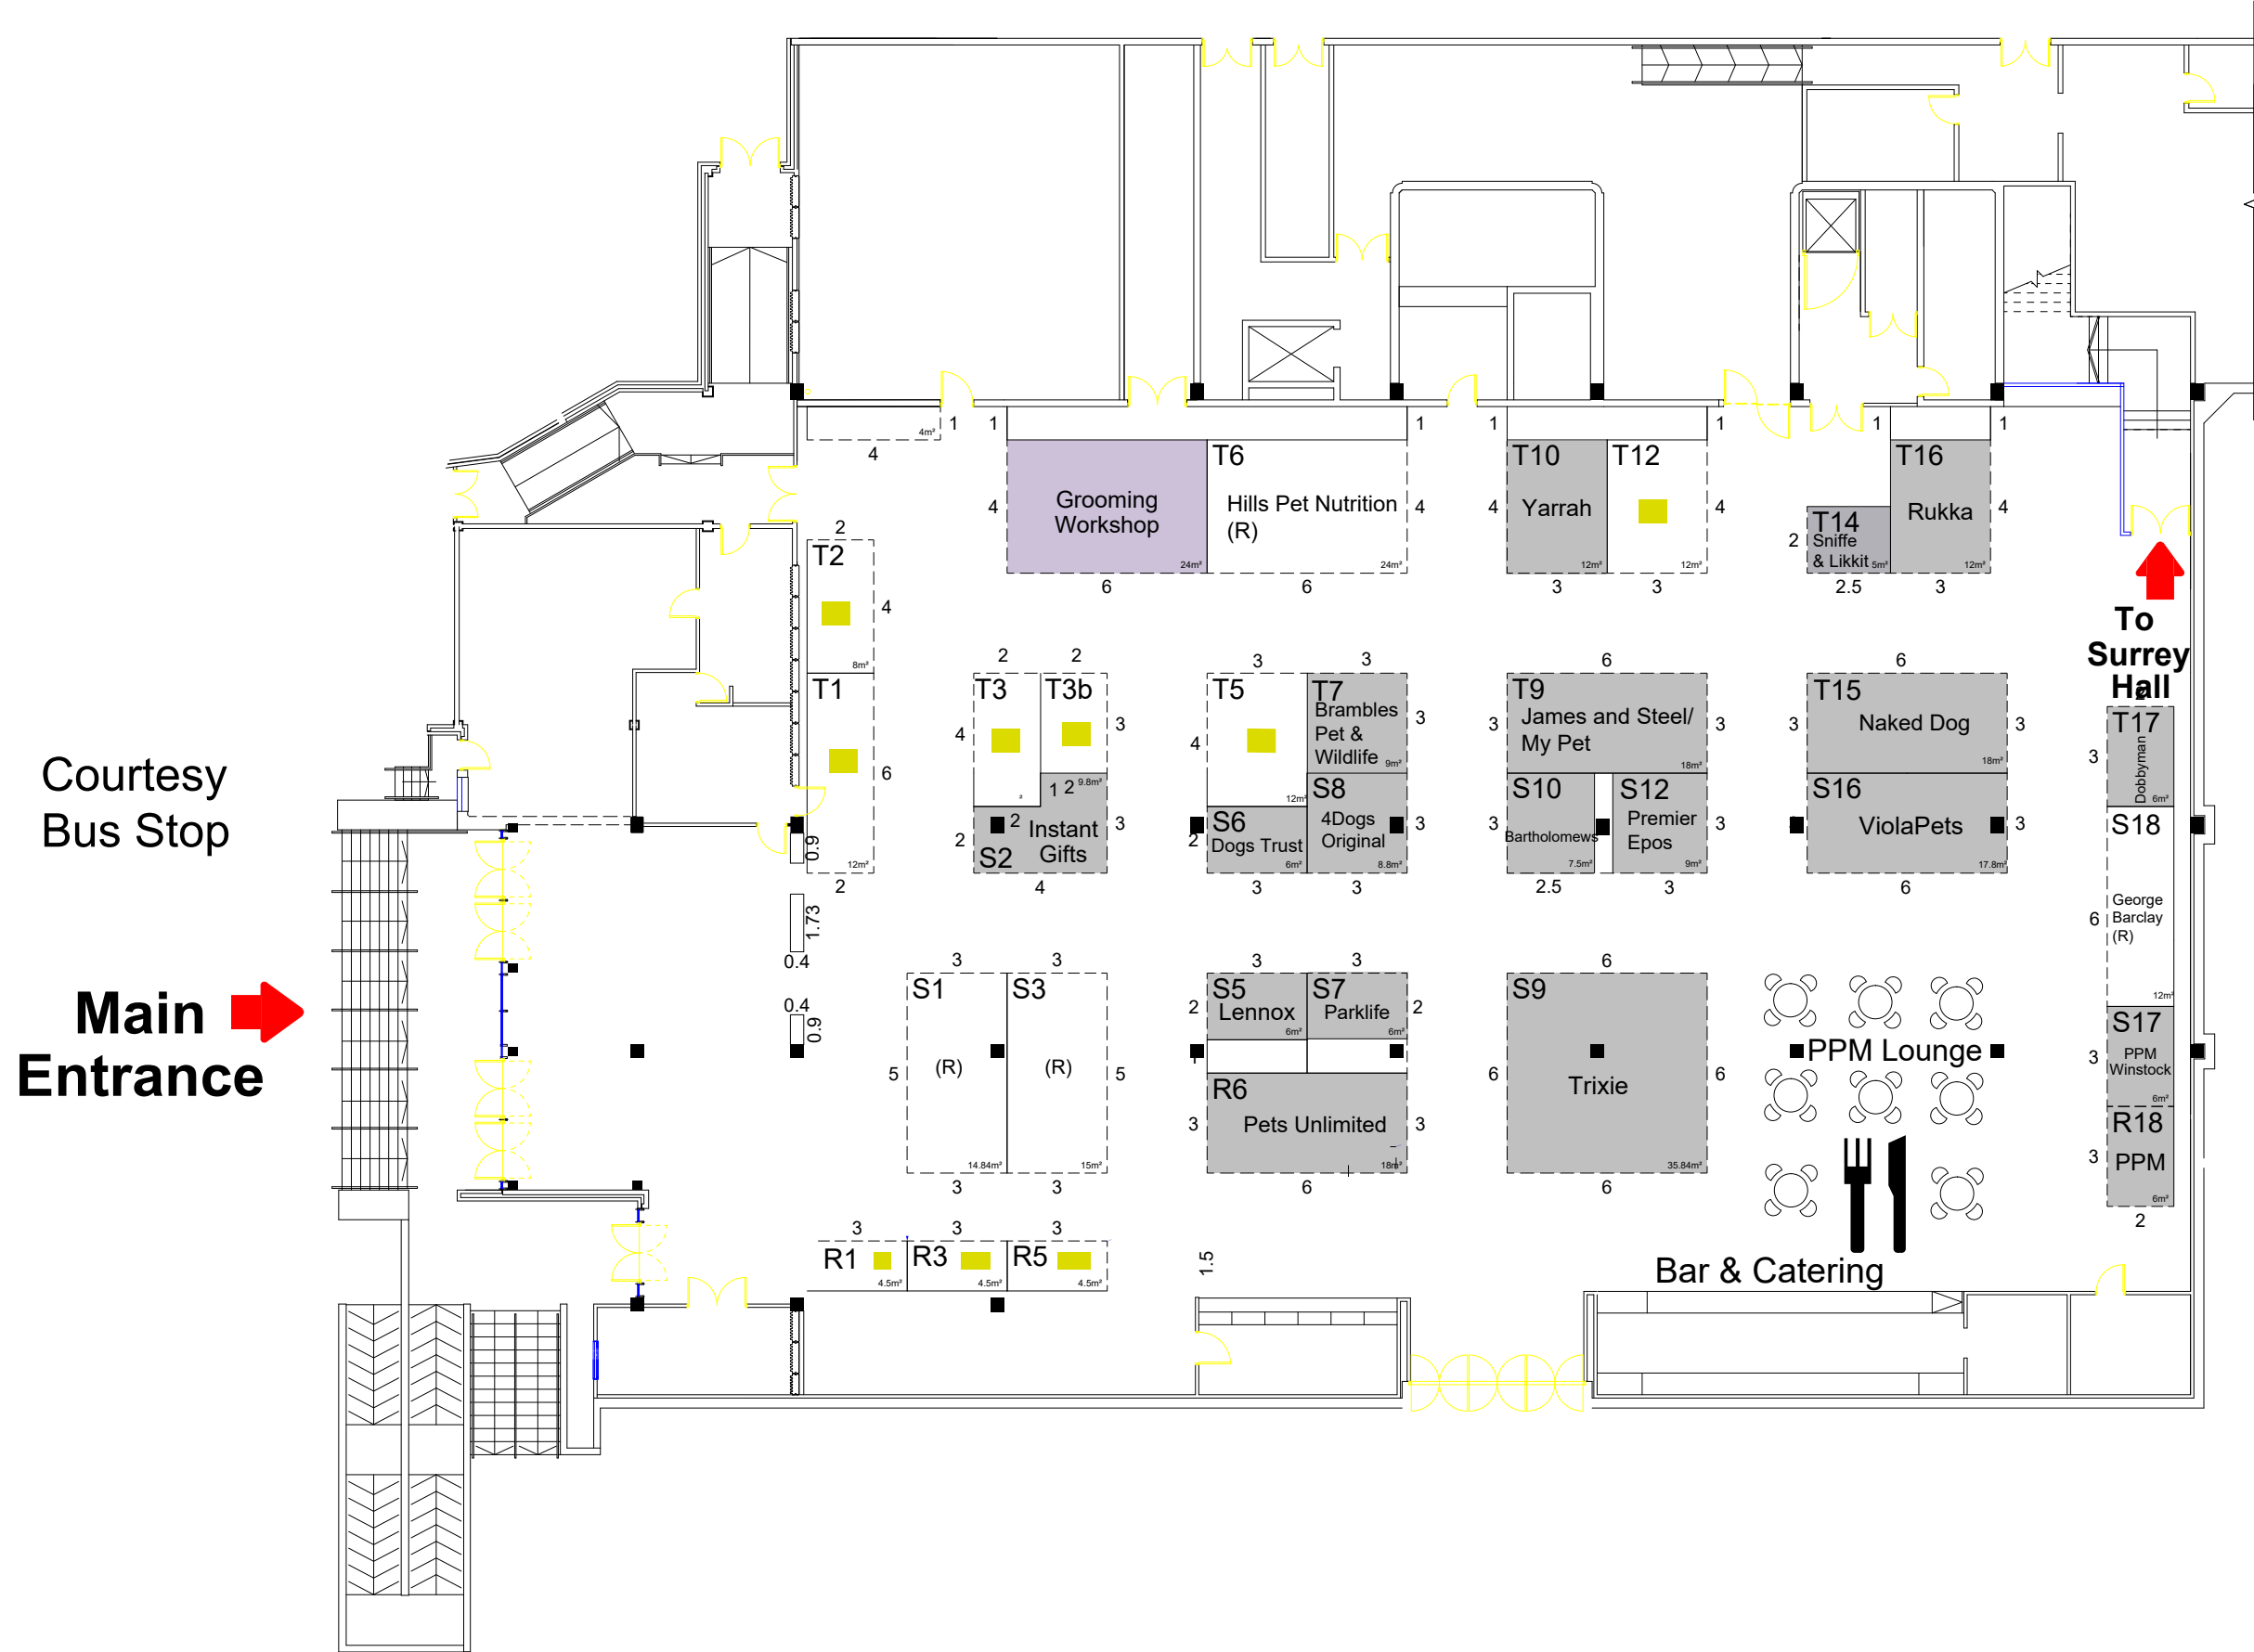

ESHER HALL

Maximum Ceiling Height - 2.64m high in some areas

showlite
©All rights reserved

Issue Number : 5 Date : 8th Nov 2021

The dimensions on this plan have not been verified by Showlite Ltd and no responsibility can be accepted for any discrepancies